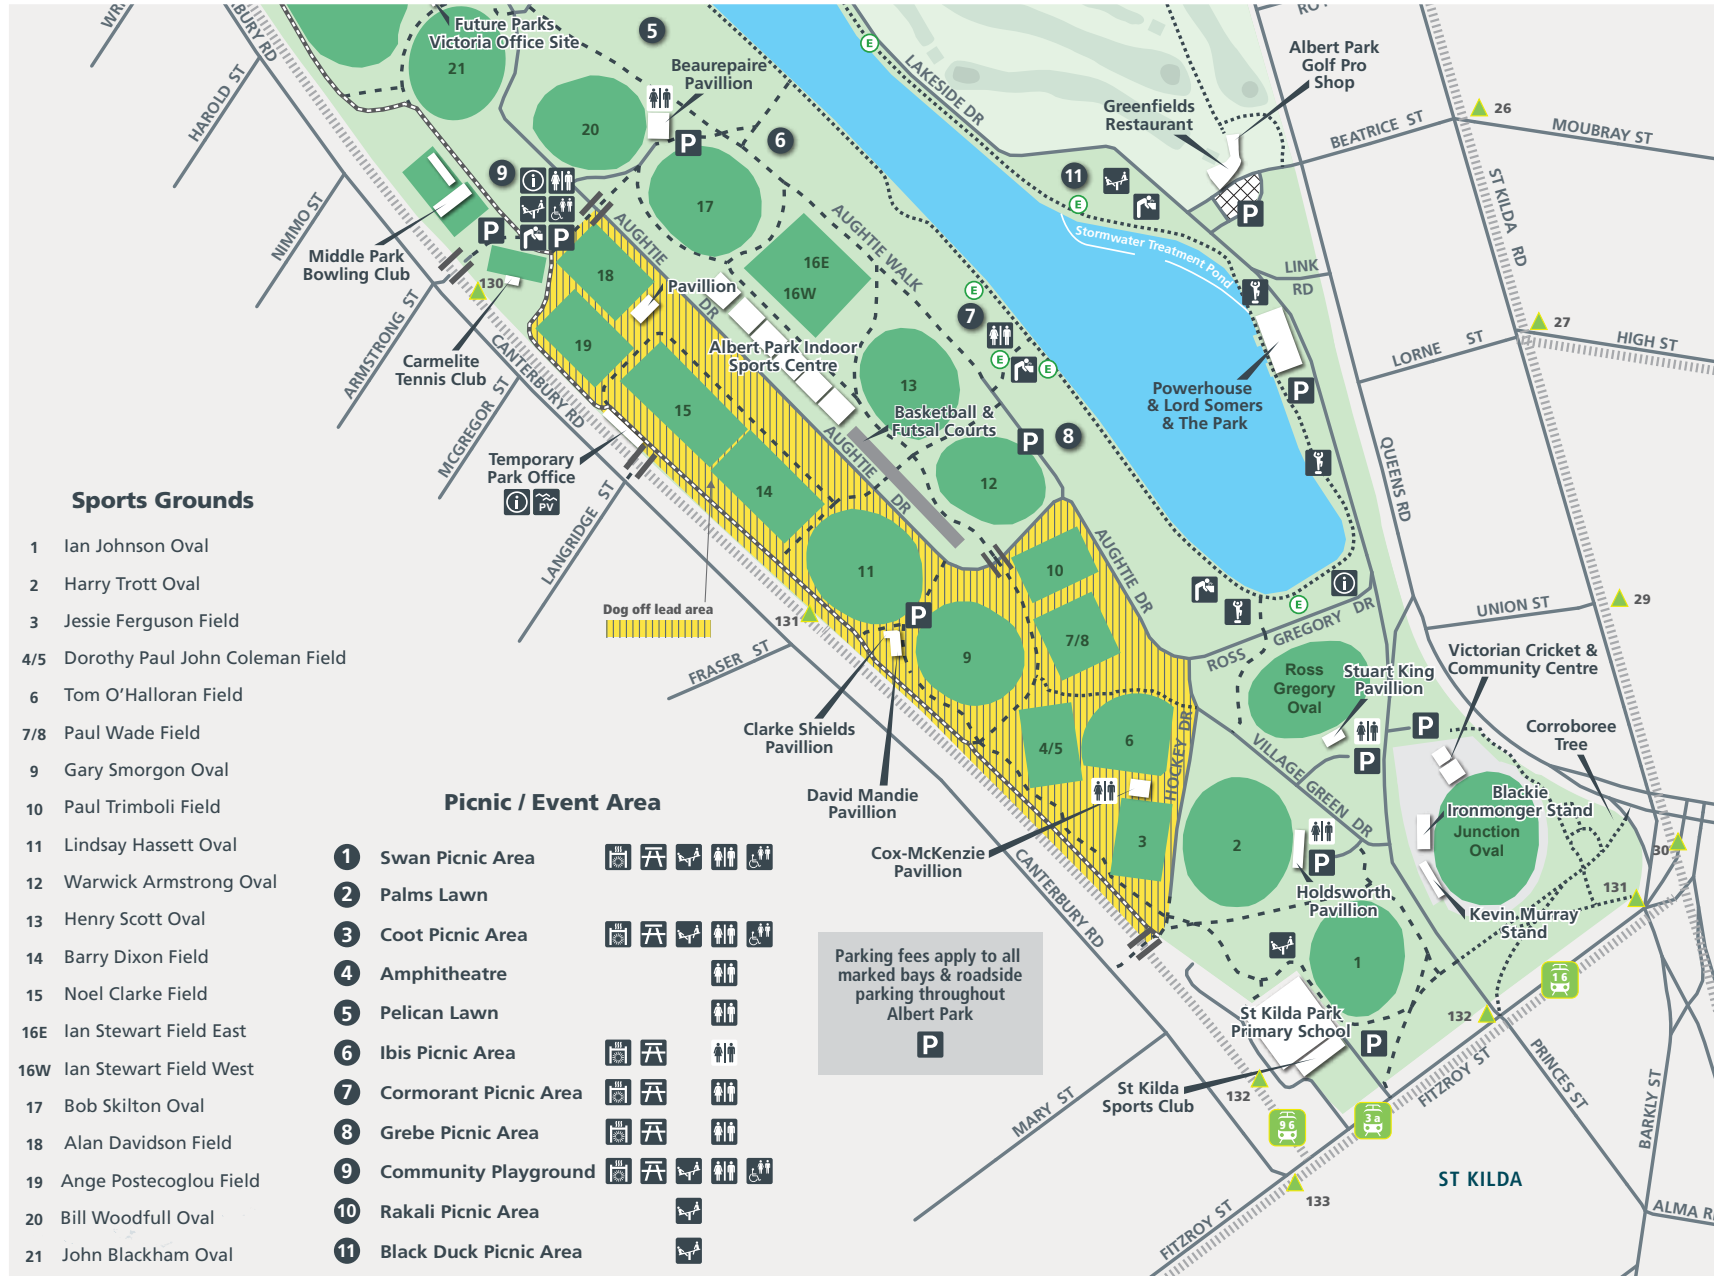

Albert Park

Map 2

- P** Parking
- i** Information
- ♿** Toilets
- ♿** Toilets (weekends only)
- ♻️** Picnic table
- 🏰** Playground
- 🚤** Boat ramp
- 🔭** Lookout
- 🏋️** Fitness equipment
- ☕** Cafe
- 🚰** Drinking fountain
- 🔥** BBQ (Electric)
- Sealed road
- Sealed path
- Unsealed path
- Tram / light rail
- Western bike path
- Underpass
- Albert Park
- Waterbody
- Dog off lead area
- Parking
- State Sports Centre Trust

- 1** Picnic / event area
- E** ESTA Emergency marker
- ▲131** Tram stop
- 🚊** Tram route